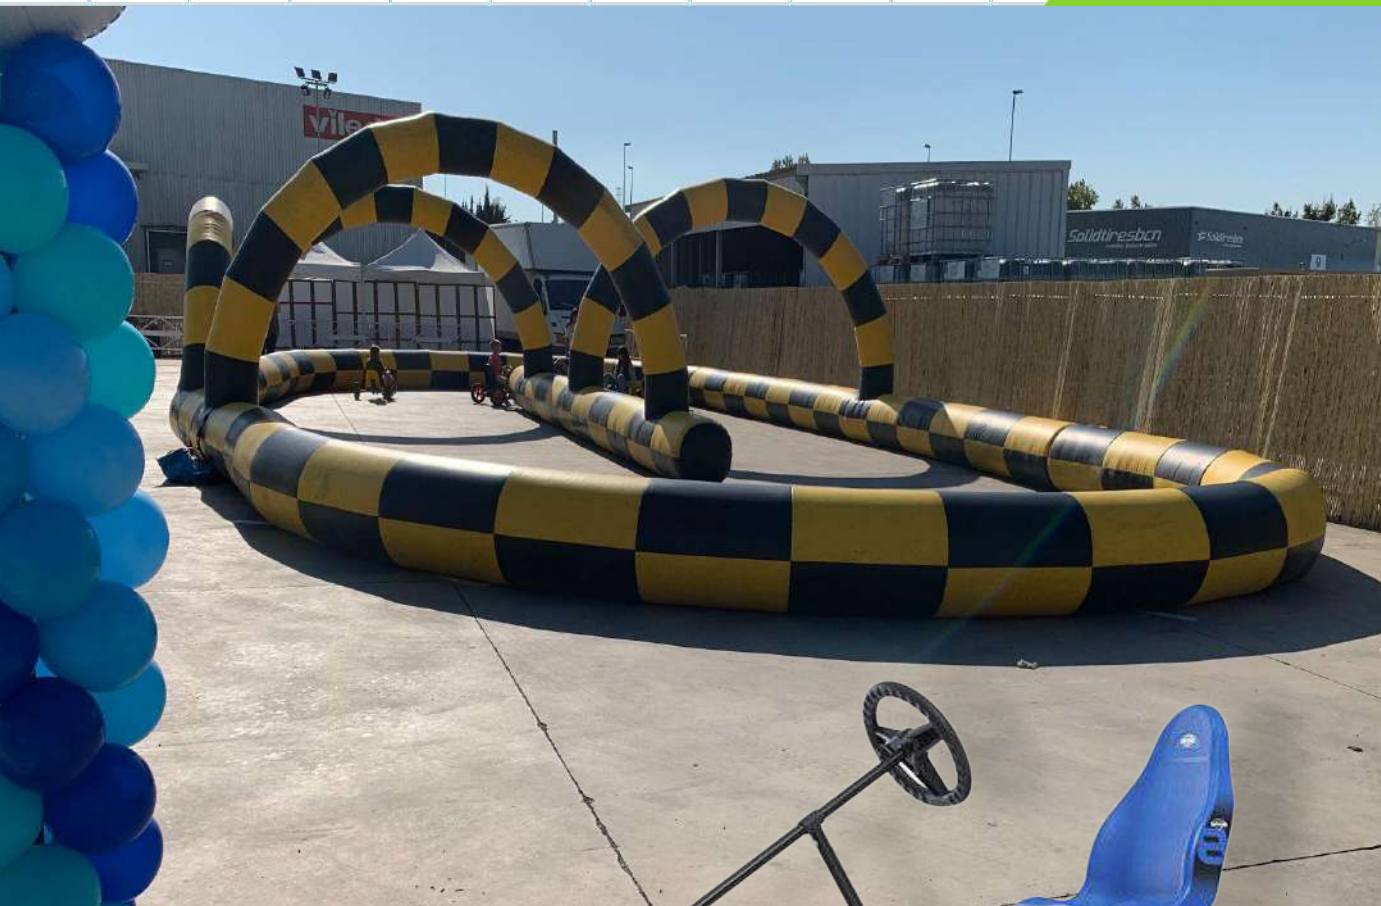

CIRCUIT OVAL

Dimensions: 20M X 10M
Espai: 22 x 12m